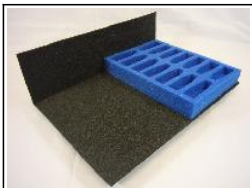

Half Width Trays (Custom)

32 mm deep tray compartments

PT3

1/3 depth tray - 32mm
deep
Holds: Holds 14 Vallejo,
Army Painter or Master
Series paints

www.krmulticase.com

KR - soft foam for miniatures, hard cases for soft foam