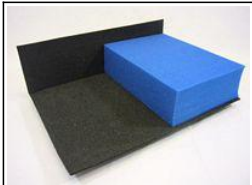

Pick & Pluck

Note: Pick & Pluck trays require some modelling skills to create compartments to suit figures, vehicles, etc
70 mm deep tray compartments

V5H

2/3 depth tray - 70mm
deep
Holds; Bloodbowl (2016)
The Dwarf Giants 6x
Dwarf Giants
Deathrollers