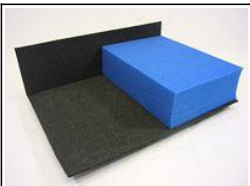

All pictures show trays relative to a standard sized KR Multicase (1 KRU), 1 standard KR Unit

Half Width Trays (Custom)

51 mm deep tray compartments

NH2

1/2 depth tray - 51mm
deep

Holds; 20x Bolton
Cutthroats, 5x Bolton
Cutthroats Bannermen /
20x Bolton Blackguard,
5x Bolton Blackguard
Bannermen

Pick & Pluck

Note: Pick & Pluck trays require some modelling skills to create compartments to suit figures, vehicles, etc

70 mm deep tray compartments

J5H

2/3 depth tray - 70mm
deep

Holds; 8x Bolton Flayed
Men