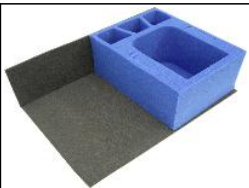

Half Width Trays (Custom)

110 mm deep tray compartments

WM6

1 depth tray - 110mm deep

Holds; Circle Orboros
Celestial Fulcrum Battle
Engine, 3 medium based
models

www.krmulticase.com

KR - soft foam for miniatures, hard cases for soft foam

© Copyright KaiserRushforth Ltd 2004-2016 All rights reserved, see website for details: www.krmulticase.co.uk www.krmulticase.com www.krmulticase.eu

putting
figures first