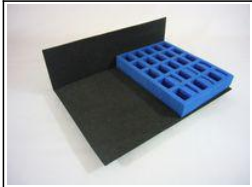

Half Width Trays (Custom)

23 mm deep tray compartments

BB1

1/4 depth tray - 23mm
deep
Holds; 15 players on
25mm bases plus 6
larger size players

www.krmulticase.com

KR - soft foam for miniatures, hard cases for soft foam

All pictures show trays relative to a standard sized KR Multicase (1 KRU), 1 standard KR Unit

Half Width Trays (Custom)

32 mm deep tray compartments

BB2

1/3 depth tray - 32mm deep
Holds; 15 players on 25mm bases, plus a combination of 6 players on 40mm bases or 25mm bases in larger compartments.