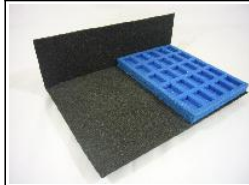

### Half Width Trays (Custom)

18 mm deep tray compartments

#### D610H

1/5 depth tray - 18mm deep  
Holds; 18 cavalry on 25x50mm square bases (Metal, Plastic or Resin)

#### F610H

1/5 depth tray - 18mm deep  
Holds; 18 cavalry on 25x50mm rectangular bases (Metal, Plastic or Resin)