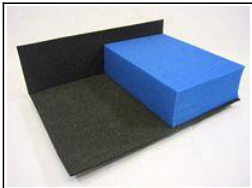

J5H

2/3 depth tray - 70mm deep
Holds; 8 large Monsters (up to 80 x 110 x 75mm) (Metal, Plastic or Resin)