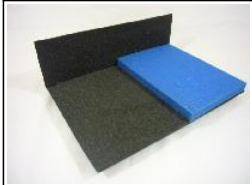

## KR TrayGuide

Protect your army with the best tray and case system by KR  
Custom create your own trays and case for your army using the KR tray system  
Choose from the widest range of custom trays

All pictures show trays relative to a standard sized KR Multicase (1 KRU), 1 standard KR Unit

### Half Width Trays (Custom)

18 mm deep tray compartments

#### D610H

1/5 depth tray - 18mm deep  
Holds; 18 cavalry on 25x50mm square bases (Metal, Plastic or Resin)