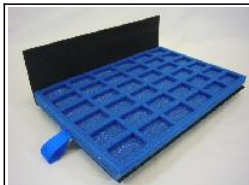

F610T

1/5 depth tray - 18mm deep
Holds; 36 cavalry on 25x50mm rectangular bases (Metal, Plastic or Resin)