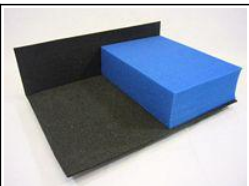

KR TrayGuide

Protect your army with the best tray and case system by KR
Custom create your own trays and case for your army using the KR tray system
Choose from the widest range of custom trays

All pictures show trays relative to a standard sized KR Multicase (1 KRU), 1 standard KR Unit

Half Width Trays (Custom)

70 mm deep tray compartments

WM11

2/3 depth tray - 70mm
deep
Holds; 4x Free Folk
Savage Giants

Pick & Pluck

Note: Pick & Pluck trays require some modelling skills to create compartments to suit figures, vehicles, etc
70 mm deep tray compartments