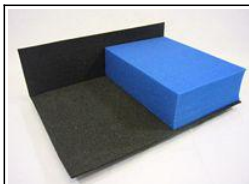

Pick & Pluck

Note: Pick & Pluck trays require some modelling skills to create compartments to suit figures, vehicles, etc
51 mm deep tray compartments

J2H

1/2 depth tray - 51mm deep
Holds; 4x Legions of Azgorh K'Daai Fireborn

Pick & Pluck

Note: Pick & Pluck trays require some modelling skills to create compartments to suit figures, vehicles, etc
70 mm deep tray compartments

V5H

2/3 depth tray - 70mm deep
Holds; 6x Legions of Azgorh Bull Centaur Redners/ 2x Dreadquake Mortar/ Iron Daemon War Engine/