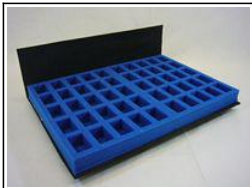

All pictures show trays relative to a standard sized KR Multicase (1 KRU), 1 standard KR Unit

Half Width Troop Trays

23 mm deep tray compartments

M4H

1/4 depth tray - 23mm deep
Holds; 25x Legions of Azgorh Infernal Guard Ironsworn

N4H

1/4 depth tray - 23mm deep
Holds; 20x Legions of Azgorh Infernal Guard Fireglaves/ Daemonsmiths/ Infernal Guard Command.

Full Width Troop Trays

23 mm deep tray compartments

M4T

1/4 depth tray - 23mm deep
Holds; 50x Legions of Azgorh Infernal Guard Ironsworn