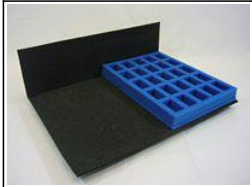

putting
figures first

KR TrayGuide

Protect your army with the best tray and case system by KR
Custom create your own trays and case for your army using the KR tray system
Choose from the widest range of custom trays

All pictures show trays relative to a standard sized KR Multicase (1 KRU), 1 standard KR Unit

Half Width Troop Trays

23 mm deep tray compartments

M4H

1/4 depth tray - 23mm deep
Holds; 25x Legions of Azgorh Infernal Guard Ironsworn