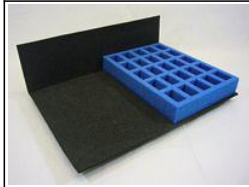

All pictures show trays relative to a standard sized KR Multicase (1 KRU), 1 standard KR Unit

Half Width Troop Trays

32 mm deep tray compartments

F3H

1/3 depth tray - 32mm deep
Holds; Moonclan Grots
18x Grot Fanatics/ Grot
Squig Hoppers/ Fungoid
Cave-Shaman Snazzgar
Stinkmullett

M3H

1/3 depth tray - 32mm deep
Holds; Moonclan Grots
25x Moonclan Grots/
Cave Squigs/ Grot Squig
Herders/ Warboss/
Shaman

Full Width Troop Trays

23 mm deep tray compartments

F4T

1/4 depth tray - 23mm deep
Holds; Moonclan Grots
36x Grot Fanatics/ Grot
Squig Hoppers