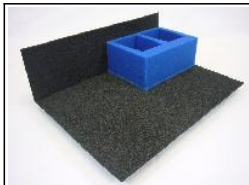

KR TrayGuide

Protect your army with the best tray and case system by KR
Custom create your own trays and case for your army using the KR tray system
Choose from the widest range of custom trays

All pictures show trays relative to a standard sized KR Multicase (1 KRU), 1 standard KR Unit

Mix & Match Trays (Custom)

Where mix & match trays are available simply use 2 equal height sections to create 1 tray. See each section for suggestions
70 mm deep tray compartments

SM7

2/3 depth tray - 70mm deep

Holds; Adeptus
Mechanicus: Skitarii 3x
Kastelan Robots /
Castellax Battle
Automata

SM25

2/3 depth tray - 70mm deep

Holds; Adeptus
Mechanicus: Skitarii 2x
Archmagos Draykavac

Mix & Match Trays (Custom)

Where mix & match trays are available simply use 2 equal height sections to create 1 tray. See each section for suggestions
80 mm deep tray compartments