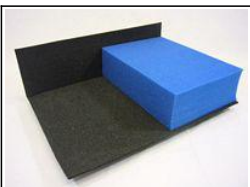

Half Width Trays (Custom)

70 mm deep tray compartments

SF2

2

Pick & Pluck

Note: Pick & Pluck trays require some modelling skills to create compartments to suit figures, vehicles, etc

70 mm deep tray compartments