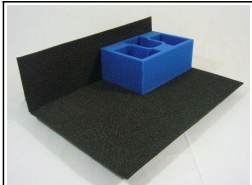

KR TrayGuide

Protect your army with the best tray and case system by KR
Custom create your own trays and case for your army using the KR tray system
Choose from the widest range of custom trays

All pictures show trays relative to a standard sized KR Multicase (1 KRU), 1 standard KR Unit

Mix & Match Trays (Custom)

Where mix & match trays are available simply use 2 equal height sections to create 1 tray. See each section for suggestions
70 mm deep tray compartments

SM7

2/3 depth tray - 70mm
deep
Holds; Inquisition 3x
Inquisitor Karamazov