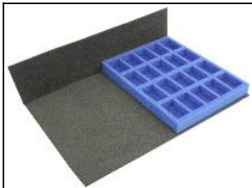

KR TrayGuide

Protect your army with the best tray and case system by KR
Custom create your own trays and case for your army using the KR tray system
Choose from the widest range of custom trays

All pictures show trays relative to a standard sized KR Multicase (1 KRU), 1 standard KR Unit

Mix & Match Trays (Custom)

Where mix & match trays are available simply use 2 equal height sections to create 1 tray. See each section for suggestions
70 mm deep tray compartments

SM7

2/3 depth tray - 70mm
deep
Holds; Inquisition 3x
Inquisitor Karamazov

Suggestion:

SM7+SM7
2/3 depth tray - 70mm
deep
Holds; Inquisition 6x
Inquisitor Karamazov

Half Width Trays (Custom)

23 mm deep tray compartments

SM57

1/4 depth tray - 23mm
deep
Holds; Inquisition 20x
Deathcult Assassins/
Crusaders/ Warrior
Acolytes/ Preacher/
Jokaero Weaponsmith/
Inquisitor Coteaz/
Inquisitor/ Servitors