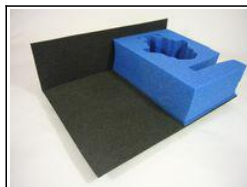

SM34

3/4 depth tray - 80mm deep
Holds; Space Marines Stormtalon plus flight stand