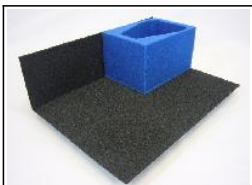

SM26
2/3 depth tray - 70mm deep
Holds; Space Marines 1 Vindicator

Suggestion:
SM26+SM26
2/3 depth tray - 70mm deep
Holds; Space Marines 2 Vindicator

Mix & Match Trays (Custom)

Where mix & match trays are available simply use 2 equal height sections to create 1 tray. See each section for suggestions
110 mm deep tray compartments