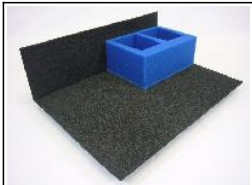

SM25
2/3 depth tray - 70mm deep
Holds; Space Marines 2x Contemptor dreadnoughts/ Leviathan Dreadnoughts/ Primarch Roboute Guilliman