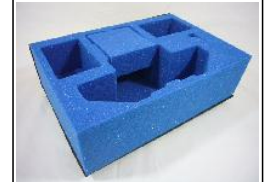

SM15

1 depth tray - 110mm deep
 Holds; Space Marines Stormraven, Flight stand, Dreadnought, 12 troops

SM16

1 depth tray - 110mm deep
 Holds; Space Marines 2 Stormravens

SM30

1 depth tray - 110mm deep
 Holds; Space Marines Stormeagle, flight stand, 10 terminators