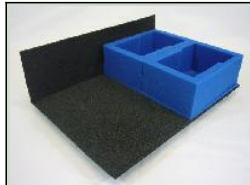

SM26
2/3 depth tray - 70mm deep
Holds; Space Marines 1 Vindicator

Suggestion:
SM26+SM26
2/3 depth tray - 70mm deep
Holds; Space Marines 2 Vindicator

Mix & Match Trays (Custom)

Where mix & match trays are available simply use 2 equal height sections to create 1 tray. See each section for suggestions
110 mm deep tray compartments