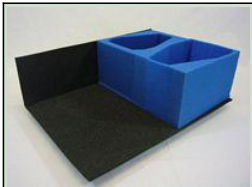

All pictures show trays relative to a standard sized KR Multicase (1 KRU), 1 standard KR Unit

Mix & Match Trays (Custom)

Where mix & match trays are available simply use 2 equal height sections to create 1 tray. See each section for suggestions
110 mm deep tray compartments