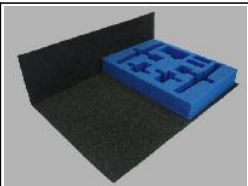

Wings15

1/4 depth tray - 23mm deep

Holds; 8 single seaters

Wings19

1/4 depth tray - 23mm deep

Holds; 20 compartments for counters and accessories

Half Width Trays (Custom)

32 mm deep tray compartments