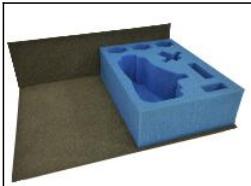

Wings22

1/2 depth tray - 51mm deep

Holds; 2 Caproni or Gotha bombers, their stands and altitude pegs, card decks, plus space for the large bomber cards too.

WM14

1/2 depth tray - 51mm deep

Holds; 6x MKI Locust/ MKII Scarab/ MKIII Squid

Half Width Trays (Custom)

70 mm deep tray compartments

Wings08

2/3 depth tray - 70mm deep

Holds; 1 WoG balloon, 6 decks, 1 single seater, tokens, altitude pegs

Wings09

2/3 depth tray - 70mm deep

Holds; 2 WoG balloons, 2 decks, tokens, altitude pegs