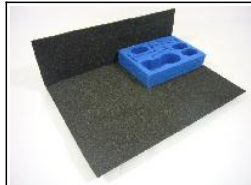

UC3

1/3 depth tray - 32mm deep
Holds; 1x Medium Dropship, 3x Light Dropships/Gunships plus stands