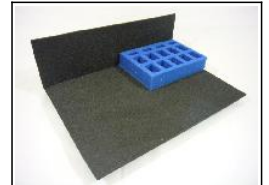

UC8

1/3 depth tray - 32mm deep
Holds; 10x Tanks, 4x Scout Buggies