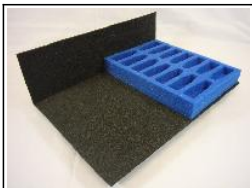

PNT-VAP-A

1 KRU
Holds 84 Vallejo, Army
Painter or Master Series
Paints holds:
Holds 84 Vallejo, Army
Painter or Master Series
Paints
(PT3)

PNT-VAP-B

0.5 KRU
Holds 42 Vallejo, Army
Painter or Master Series
Paints holds:
Holds 42 Vallejo, Army
Painter or Master Series
Paints
(PT3)

Half Width Trays (Custom)
32 mm deep tray compartments

PT3

1/3 depth tray - 32mm
deep
Holds; Holds 14 Vallejo,
Army Painter or Master
Series paints

www.krmulticase.com

KR - soft foam for miniatures, hard cases for soft foam