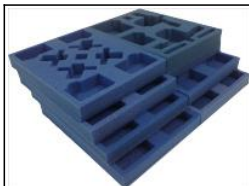

WOW-WW1-8

1 KRU
Wings of War WW1 Set 8
holds:
2 Caproni/ Gotha
bombers, plus 18 single
seaters and 6 two
seaters.
(Wings02, Wings03,
Wings22)