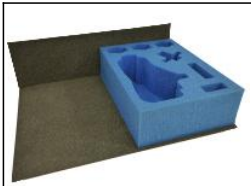

Half Width Trays (Custom)

70 mm deep tray compartments

Wings08

2/3 depth tray - 70mm deep

Holds; 1 WoG balloon, 6 decks, 1 single seater, tokens, altitude pegs