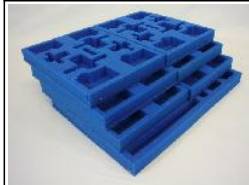

KR TrayGuide

Protect your army with the best tray and case system by KR
Custom create your own trays and case for your army using the KR tray system
Choose from the widest range of custom trays

All pictures show trays relative to a standard sized KR Multicase (1 KRU), 1 standard KR Unit
Pre-selected Sets (Custom)

WOW-WW1-1

1 KRU
Wings of War WW1 Set 1
holds:
All game basics plus 18
single seaters and 6 two
seaters.
(Wings01, Wings02,
Wings03)

WOW-WW1-2

1 KRU
Wings of War WW1 Set 2
holds:
All game basics plus 12
single seaters and 12
two seaters.
(Wings01, Wings02)