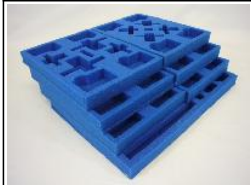

KR TrayGuide

Protect your army with the best tray and case system by KR
Custom create your own trays and case for your army using the KR tray system
Choose from the widest range of custom trays

All pictures show trays relative to a standard sized KR Multicase (1 KRU), 1 standard KR Unit
Pre-selected Sets (Custom)

WOW-WW1-1

1 KRU
Wings of War WW1 Set 1
holds:
All game basics plus 18
single seaters and 6 two
seaters.
(Wings01, Wings02,
Wings03)

WOW-WW1-2

1 KRU
Wings of War WW1 Set 2
holds:
All game basics plus 12
single seaters and 12
two seaters.
(Wings01, Wings02)