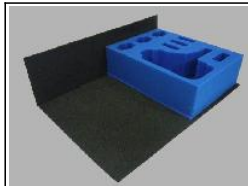

Wings08

2/3 depth tray - 70mm deep

Holds; 1 WoG balloon, 6 decks, 1 single seater, tokens, altitude pegs

Wings09

2/3 depth tray - 70mm deep

Holds; 2 WoG balloons, 2 decks, tokens, altitude pegs

Wings10

2/3 depth tray - 70mm deep