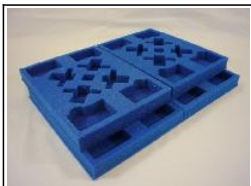

WOW-WW1-1

1 KRU
Wings of War WW1 Set 1
holds:
All game basics plus 18
single seaters and 6 two
seaters.
(Wings01, Wings02,
Wings03)

WOW-WW1-2

1 KRU
Wings of War WW1 Set 2
holds:
All game basics plus 12
single seaters and 12
two seaters.
(Wings01, Wings02)

WOW-WW1-3

1 KRU
Wings of War WW1 Set 3
holds:
All game basics plus 7
single seaters, 6 two
seaters and 1 balloon.
(Wings01, Wings02,
Wings04)

WOW-WW1-5

0.5 KRU
Wings of War WW1 Set 5
holds:
8 single seaters plus 8
two seaters and decks
(Wings02)

WOW-WW1-6

0.5 KRU
Wings of War WW1 Set 6
holds:
12 single seaters plus 4
two seaters and decks
(Wings02, Wings03)

WOW-WW1-7

0.5 KRU
Wings of War WW1 Set 7
holds:
16 single seaters and
decks
(Wings03)

WOW-WW1-8