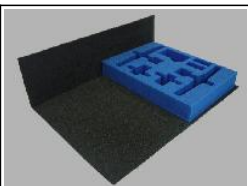

Wings15

1/4 depth tray - 23mm deep

Holds; 8 single seaters

Wings19

1/4 depth tray - 23mm deep

Holds; 20 compartments for counters and accessories

Half Width Trays (Custom)

32 mm deep tray compartments