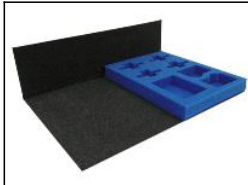

Half Width Trays (Custom)

23 mm deep tray compartments

Wings29

1/4 depth tray - 23mm deep
Holds; 9x Game Decks or 3x Game Decks and 3x Large Decks

Wings03

1/4 depth tray - 23mm deep
Holds; 4x WW2 single or 2 seaters, 4 decks plus altitude pegs

Wings14

1/4 depth tray - 23mm deep
Holds; Small Cockpit game board, smoke markers, range rulers, 3 decks, plus compartment for tokens

Wings15

1/4 depth tray - 23mm deep
Holds; 8x WW2 single seaters or 2 seaters

Wings19

1/4 depth tray - 23mm deep
Holds; 20 compartments for counters and accessories

Wings23

1/4 depth tray - 23mm deep
Holds; 2x Heinkel HE 111 H-5 / North American B-25C Mitchell plus 2 decks, tokens & altitude pegs