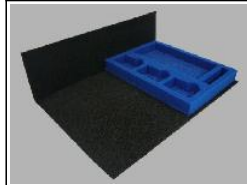

KR TrayGuide

Protect your army with the best tray and case system by KR
Custom create your own trays and case for your army using the KR tray system
Choose from the widest range of custom trays

All pictures show trays relative to a standard sized KR Multicase (1 KRU), 1 standard KR Unit

Half Width Trays (Custom)

23 mm deep tray compartments

Wings29

1/4 depth tray - 23mm deep
Holds; 9x Game Decks or 3x Game Decks and 3x Large Decks

Wings03

1/4 depth tray - 23mm deep
Holds; 4x WW2 single or 2 seaters, 4 decks plus altitude pegs

Wings14

1/4 depth tray - 23mm deep
Holds; Small Cockpit game board, smoke markers, range rulers, 3 decks, plus compartment for tokens

Wings15

1/4 depth tray - 23mm deep
Holds; 8x WW2 single seaters or 2 seaters