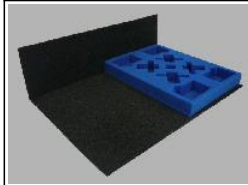

KR TrayGuide

Protect your army with the best tray and case system by KR
Custom create your own trays and case for your army using the KR tray system
Choose from the widest range of custom trays

All pictures show trays relative to a standard sized KR Multicase (1 KRU), 1 standard KR Unit

Half Width Trays (Custom)

23 mm deep tray compartments

Wings29

1/4 depth tray - 23mm deep
Holds; 9x Game Decks or 3x Game Decks and 3x Large Decks

Wings03

1/4 depth tray - 23mm deep
Holds; 4x WW2 single or 2 seaters, 4 decks plus altitude pegs